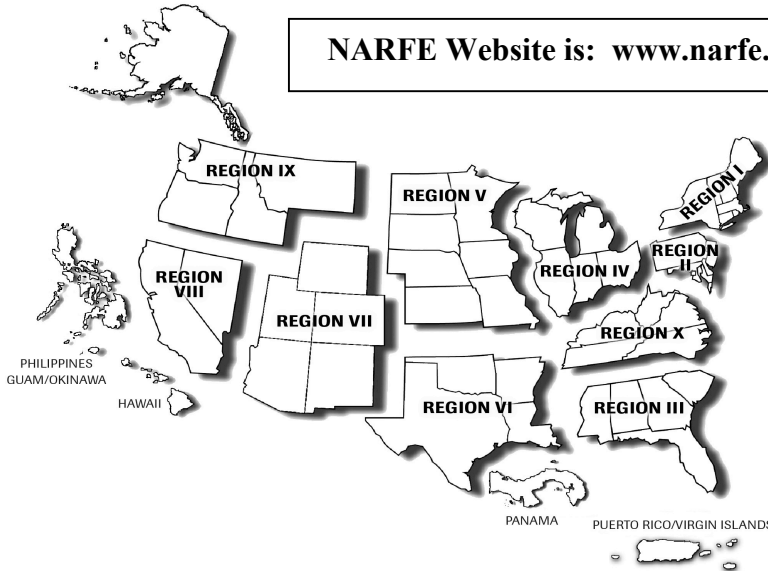

**NATIONAL ACTIVE AND
RETIRED FEDERAL EMPLOYEES (NARFE)**

208,825 Members Nationally
25,529 are AFEs
80,676 are National members

Including chapters in Puerto Rico, Virgin Islands,
Panama, Philippines, and Guam
1,070 chapters

NARFE Website is: www.narfe.org

**National Membership
Divided into Ten Regions**

California is in Region VIII

Region Vice President is:
Mrs. Helen L. Zajac
106 Cottonwood Drive
Vallejo, CA 94591-5659
Phone: 707-644-7565
E-mail:
HLZajac125@gmail.com