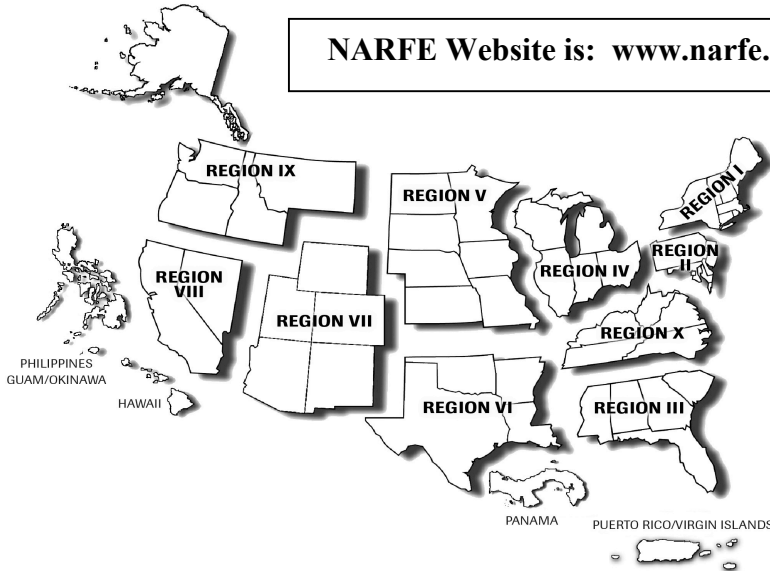

**NATIONAL ACTIVE AND
RETIRED FEDERAL EMPLOYEES (NARFE)**

204,262 Members Nationally
26,111 are AFEs
88,426 are National members

Including chapters in Puerto Rico, Virgin Islands,
Panama, Philippines, and Guam
1,010 chapters

NARFE Website is: www.narfe.org

**National Membership
Divided into Ten Regions**

California is in Region VIII

Region Vice President is:
Mrs. Helen L. Zajac
106 Cottonwood Drive
Vallejo, CA 94591-5659
Phone: 707-644-7565
E-mail:
HLZajac125@gmail.com